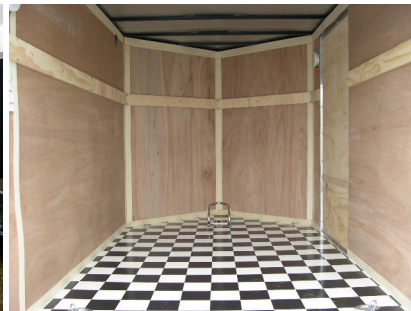

TRUCK & TRAILER ACCESSORIES, INC.

Trailer Superstore!

6799 Carlisle Pike
Mechanicsburg, PA 17050
(717) 795-9116
(800) 622-7003

www.allprowest.com

Carry On 6 x 10 V-Nose Enclosed Motorcycle Trailer

Carry On 6 x 10 V-Nose Enclosed Motorcycle Trailer—2990 GVW, 960 Empty, Checkerboard Flooring, (1) Bike Chock, D-Rings, Wall Vents, Side Door, Ramp Door, 12V Dome Light, Polished Aluminum Exterior Trim, Chrome Mag Wheels and Stabilizer Jacks, Color White