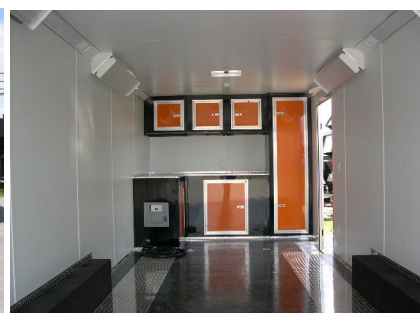

American Hauler 8.5 x 24 Custom Car Trailer (SILVER HAWK)—Harley Addition Orange/Black, 9990 GVW, 4200 Empty, 5790 Payload, Marble Floor, Diamond Plate Runners, L Base Cabinets & Wardrobe (Orange/Black), Generator Door, Swing Out Quartz Dock Light, Light Package, 50 AMP Service