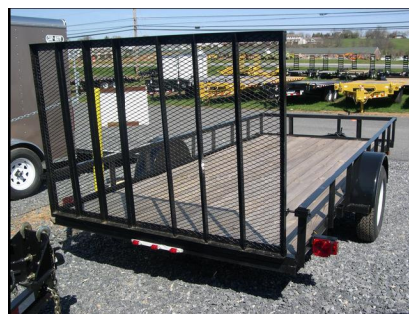

Trailer Superstore!

6799 Carlisle Pike
Mechanicsburg, PA 17050
(717) 795-9116
(800) 622-7003

www.allprowest.com

TRUCK & TRAILER ACCESSORIES, INC.

Carry-On 6.4 x 14 Landscape Utility Trailer (Low Sides—3K)

Carry On 6.4 x 14 Landscape Utility Trailer—2990 GVW, 950 Empty, 2040 Load Capacity, Main Frame 3" x 2" Angle, Treated Wood Floor, DOT Lighting, 2" A-Frame Coupler with Safety Chains, 3500lb Cambered Axle, 2000lb Top Wind Jack, Wire Protected in Conduit, 4-Flat Electrical Plug, 15" Tires, 72" x 49" Rear Mesh Ramp Gate