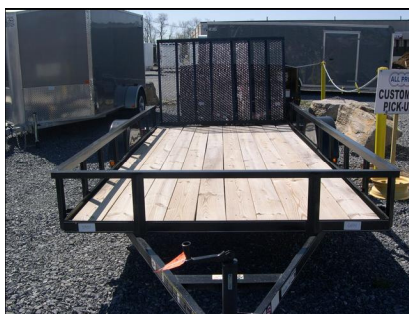

Trailer Superstore!

6799 Carlisle Pike
Mechanicsburg, PA 17050
(717) 795-9116
(800) 622-7003

www.allprowest.com

TRUCK & TRAILER ACCESSORIES, INC.

Carry-On 6.4 x 14 Landscape Utility Trailer (Low Sides—3K)

Carry On 6.4 x 14 Landscape Utility Trailer—2990 GVW, 950 Empty, 2040 Load Capacity, Main Frame 3" x 2" Angle, Treated Wood Floor, DOT Lighting, 2" A-Frame Coupler with Safety Chains, 3500lb Cambered Axle, 2000lb Top Wind Jack, Wire Protected in Conduit, 4-Flat Electrical Plug, 15" Tires, 72" x 49" Rear Mesh Ramp Gate