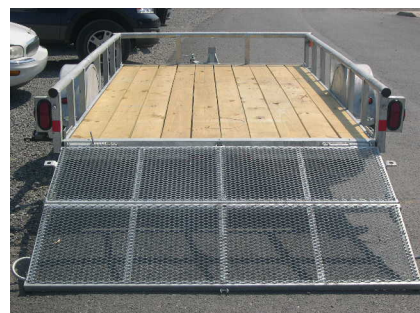

Trailer Superstore!

6799 Carlisle Pike
Mechanicsburg, PA 17050
(717) 795-9116
(800) 622-7003

www.allprowest.com

TRUCK & TRAILER ACCESSORIES, INC.

Diamond C 7 x 12 Landscape Utility Trailer

Diamond C 7 x 12 Landscape Utility Trailer—2990 GVW, 1000 Empty, 2100 Payload, Pressure Treated Plank Deck, Rear Bi-Fold Spring Assist Ramp Gate, Pipe Top Rail, 15" Tires, Color Galvanized